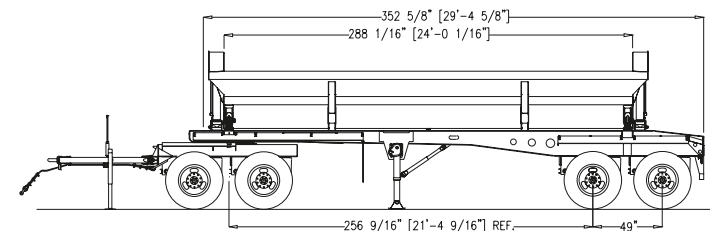

SX2-TWO AXLE Side Dump Trailers

30902 C38 • PO Box 932
Le Mars, Iowa 51031

1-800-779-8099
www.sidedump.com

- ◆ Stock Pile or Windrow
- ◆ Watertight, No Leaks
- ◆ Dump Off of Either Side
- ◆ Low Load Height
- ◆ AR400 Steel Tub,
One Piece Floor
- ◆ 80/100 KSI Steel Frames
- ◆ Self-Aligning, Spherical
Bearing Hinges
- ◆ External Column Tub Supports
 - ◆ No Center Tub Divider
- ◆ Shot Blast Paint Prep
- ◆ Polyurethane Paint

Model SX2-4034 SmithCo Side-Dump Trailer

Frame Length:	39' 5"
Tub Length:	34'
Width:	102'
Height:	8' 2" @ Tub Side, 9' 4" @ Center
Tub Capacity:	Round Bottom Tub, 23 Cubic Yard, Waterfull Round Bottom Tub 31 Cubic Yard, Full Capacity
Tub Construction:	1/4" Thick, AR400 Steel (or equivalent) 3/16" Thick, AR400 Steel (or equivalent) is Optional External Column Supports, No Center Tub Divider
Frame Construction:	80/100 KSI, Fabricated Steel I-Beam
Kingpin:	2" Kingpin, 18" Setting, Replaceable Type
Landing Gear:	High Clearance Two Speed, Non-Load Bearing
Bumper:	Push Bar Type, Bolt-On
Cylinders:	3500 PSI, 5" bore
Hinges:	Self-Aligning, Spherical Bearing Type (greasable)
Suspension:	Air Ride, Four Spring & others optional
Axles:	(2) 25,000# capacity
Hubs:	10 Hole, Hub Piloted
ABS:	2S1M Anti-Lock Brake System
Drums:	Outboard Mount, Cast Steel
Wheels:	Steel Disc, 8.25 x 22.5 (8)
Tires:	11 R 22.5 G Radial Tires (8)
Brakes:	16 1/2" x 7"
Fenders:	Front & Rear, 1/4" Synthetic, 7 Degree Slope
Lights:	12 Volt ICC w/Sealed Harness
Mud Flap:	(2) Polyline Anti-Spray Splash Guard w/SmithCo name
Paint:	Polyurethane, Any Combination of Gray, White or Black Special Colors available upon request

30982 C38, P.O. Box 932

Le Mars, IA 51031

Phone: 800-779-8099 or 712-546-4409

Fax: 712-546-6008

Web Site: www.sidedump.com

Model SX2-4236

Model SX2-4034-L Lead Trailer

Model SX2-3024-P Pup Trailer