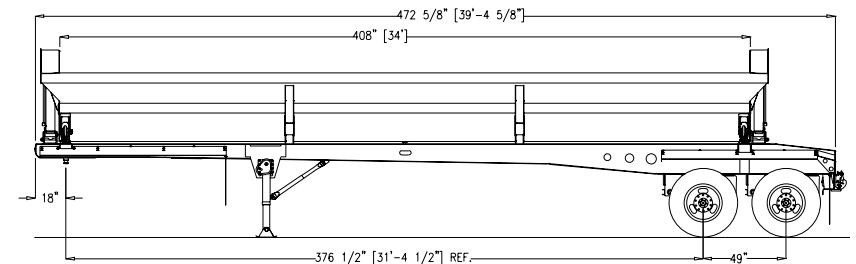

SX2-TWO AXLE Side Dump Trailers

30902 C38 • PO Box 932
Le Mars, Iowa 51031

1-800-779-8099
www.sidedump.com

- ◆ Stock Pile or Windrow
- ◆ Watertight, No Leaks
- ◆ Dump Off of Either Side
- ◆ Low Load Height
- ◆ AR400 Steel Tub,
One Piece Floor
- ◆ 80/100 KSI Steel Frames
- ◆ Self-Aligning, Spherical
Bearing Hinges
- ◆ External Column Tub Supports
 - ◆ No Center Tub Divider
- ◆ Shot Blast Paint Prep
- ◆ Polyurethane Paint

Model SX2-4034 SmithCo Side-Dump Trailer

Frame Length:	39' 5"
Tub Length:	34'
Width:	102'
Height:	8' 2" @ Tub Side, 9' 4" @ Center
Tub Capacity:	Round Bottom Tub, 23 Cubic Yard, Waterfull Round Bottom Tub 31 Cubic Yard, Full Capacity
Tub Construction:	1/4" Thick, AR400 Steel (or equivalent) 3/16" Thick, AR400 Steel (or equivalent) is Optional External Column Supports, No Center Tub Divider
Frame Construction:	80/100 KSI, Fabricated Steel I-Beam
Kingpin:	2" Kingpin, 18" Setting, Replaceable Type
Landing Gear:	High Clearance Two Speed, Non-Load Bearing
Bumper:	Push Bar Type, Bolt-On
Cylinders:	3500 PSI, 5" bore
Hinges:	Self-Aligning, Spherical Bearing Type (greasable)
Suspension:	Air Ride, Four Spring & others optional
Axles:	(2) 25,000# capacity
Hubs:	10 Hole, Hub Piloted
ABS:	2S1M Anti-Lock Brake System
Drums:	Outboard Mount, Cast Steel
Wheels:	Steel Disc, 8.25 x 22.5 (8)
Tires:	11 R 22.5 G Radial Tires (8)
Brakes:	16 1/2" x 7"
Fenders:	Front & Rear, 1/4" Synthetic, 7 Degree Slope
Lights:	12 Volt ICC w/Sealed Harness
Mud Flap:	(2) Polyline Anti-Spray Splash Guard w/SmithCo name
Paint:	Polyurethane, Any Combination of Gray, White or Black Special Colors available upon request

30982 C38, P.O. Box 932

Le Mars, IA 51031

Phone: 800-779-8099 or 712-546-4409

Fax: 712-546-6008

Web Site: www.sidedump.com

Model SX2-4236

Model SX2-4034-L Lead Trailer

Model SX2-3024-P Pup Trailer