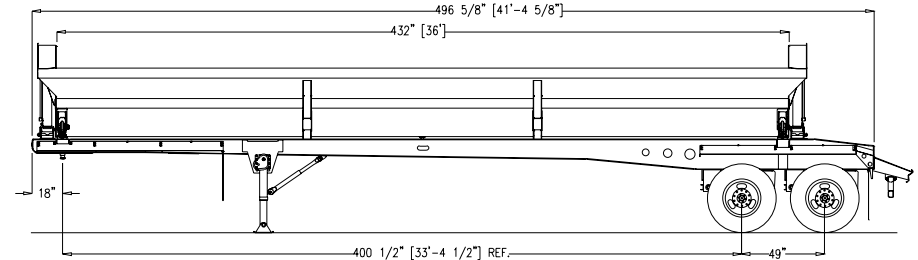

Model SX2-4236