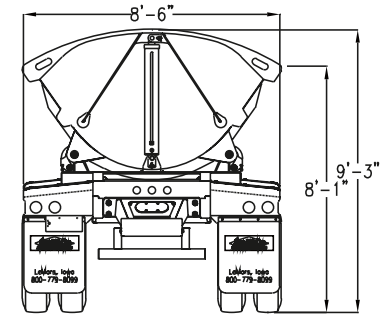

Model SX2-4236