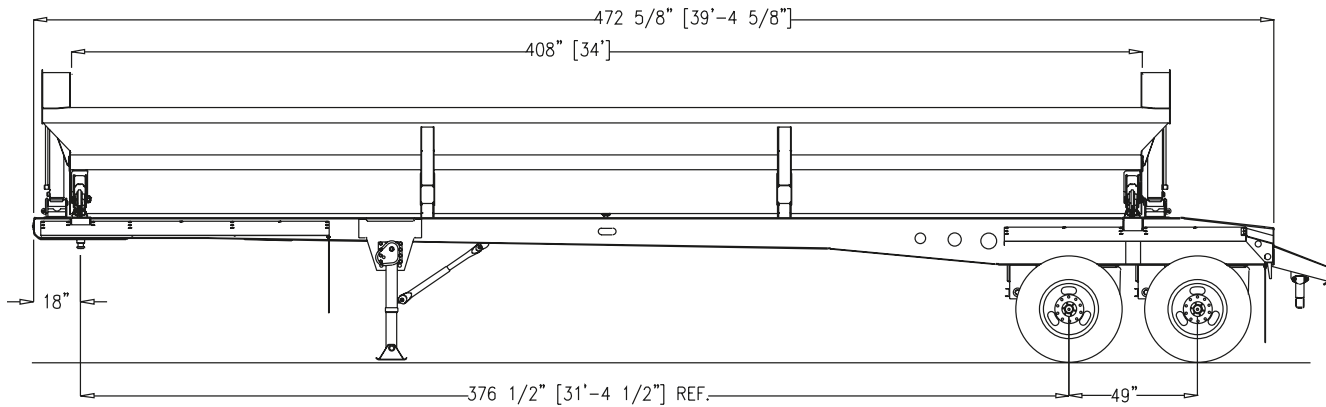

SX2-TWO AXLE Side Dump Trailers

30902 C38 • PO Box 932
Le Mars, Iowa 51031

1-800-779-8099
www.sidedump.com

- ◆ Stock Pile or Windrow
- ◆ Watertight, No Leaks
- ◆ Dump Off of Either Side
- ◆ Low Load Height
- ◆ AR400 Steel Tub,
One Piece Floor
- ◆ 80/100 KSI Steel Frames
- ◆ Self-Aligning, Spherical
Bearing Hinges
- ◆ External Column Tub Supports
 - ◆ No Center Tub Divider
- ◆ Shot Blast Paint Prep
- ◆ Polyurethane Paint

Model SX2-4034 SmithCo Side-Dump Trailer

Frame Length:	39' 5"
Tub Length:	34'
Width:	102'
Height:	8' 2" @ Tub Side, 9' 4" @ Center
Tub Capacity:	Round Bottom Tub, 23 Cubic Yard, Waterfull Round Bottom Tub 31 Cubic Yard, Full Capacity
Tub Construction:	1/4" Thick, AR400 Steel (or equivalent) 3/16" Thick, AR400 Steel (or equivalent) is Optional External Column Supports, No Center Tub Divider
Frame Construction:	80/100 KSI, Fabricated Steel I-Beam
Kingpin:	2" Kingpin, 18" Setting, Replaceable Type
Landing Gear:	High Clearance Two Speed, Non-Load Bearing
Bumper:	Push Bar Type, Bolt-On
Cylinders:	3500 PSI, 5" bore
Hinges:	Self-Aligning, Spherical Bearing Type (greasable)
Suspension:	Air Ride, Four Spring & others optional
Axles:	(2) 25,000# capacity
Hubs:	10 Hole, Hub Piloted
ABS:	2S1M Anti-Lock Brake System
Drums:	Outboard Mount, Cast Steel
Wheels:	Steel Disc, 8.25 x 22.5 (8)
Tires:	11 R 22.5 G Radial Tires (8)
Brakes:	16 1/2" x 7"
Fenders:	Front & Rear, 1/4" Synthetic, 7 Degree Slope
Lights:	12 Volt ICC w/Sealed Harness
Mud Flap:	(2) Polyline Anti-Spray Splash Guard w/SmithCo name
Paint:	Polyurethane, Any Combination of Gray, White or Black Special Colors available upon request